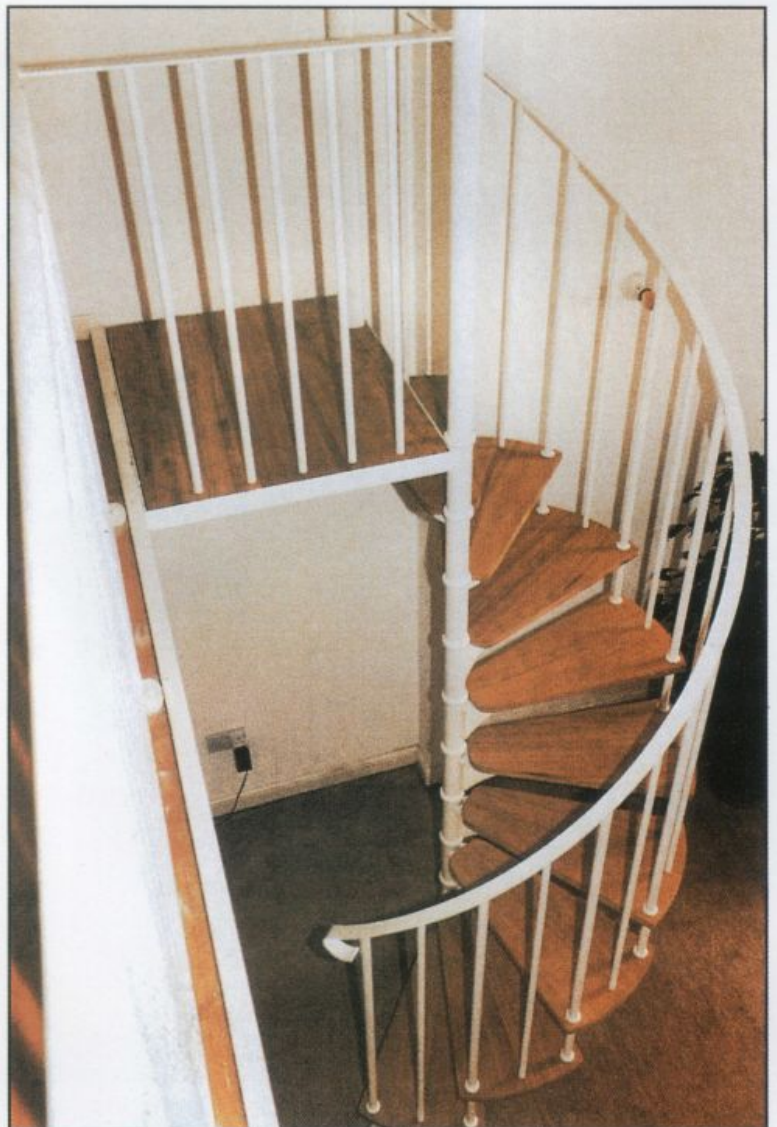

Fig. 2. 

Fig. 2. shows how *Elite* has used the plain E1 Baluster for the Balcony Guard Rail.

The Economy model is available in 5 different sizes, see Technical Sheet for details.

The 3' 9" (1140mm) model as in Fig. 1. This small but practical stair is ideal for loft conversions or serving a balcony where space is limited.

Fig. 3. 

Fig. 3. shows the quality of the PINE Treads. The landing platform has the PINE Infill to match the treads.